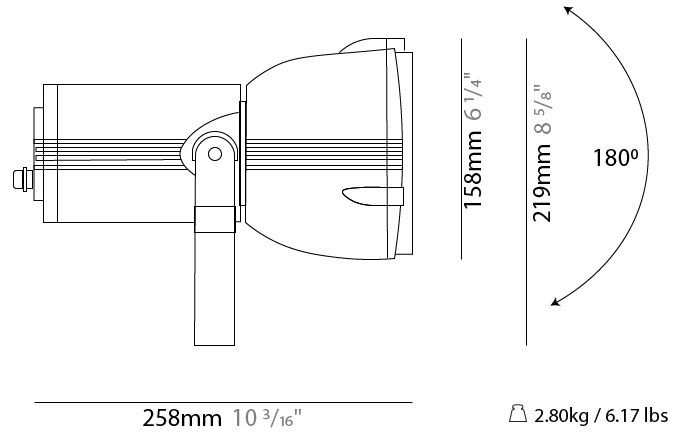

GENERAL

Series: Reef
Subseries: Mini Reef
Brand: Side
Division: Exterior
Mounting Type: Surface
Mounting Location: Above Ground
Subcategory: Flood

PHYSICAL

Shape: Dome
Diameter (mm): 158
Diameter (in): 6 1/4
Length (mm): 258
Length (in): 10 3/16
Height (mm): 219
Height (in): 8 5/8
Light Distribution: Adjustable / Direct
Weight (kg): 2.2
Weight (lbs): 4.85
Diffuser: Clear tempered glass
Fixture Finish: WHI / BLK / GRY
Fixture Material: Aluminum Die Cast

ELECTRICAL

Lamp Type: LED (Zhaga Standard)
Input Wattage (W): 27.6
Total Output Wattage (W): 24.3
Dimming: Tri-Mode (Non-Dimming and Phase Dimming (120Vac only) and 0-10V Dimming)
Driver Included: Yes
Driver Location: Integrated
Driver Type: Constant Current - Universal
Driver Class: Class 2
Input Voltage (V): 120 - 277
Constant Current (MA): 700
Upon Request: (Not included - see components [IP65 or higher enclosure to be supplied by others]) Remote: 0-10Vdc dimming

LED

Color Temperature (°K): 3000 / 4000
Max. Delivered Lumen (lm): 3605.9 / 3854.5
Nominal Lumen (lm): 4425 / 4730
CRI: >80 CRI
Lamp Life (hrs): 50000

OPTICAL

Optic°: 15 / 30 / 60

RATINGS AND CERTIFICATIONS

Certified By: Certified for North American Standards
IP rating: IP65
IK Rating: IK06