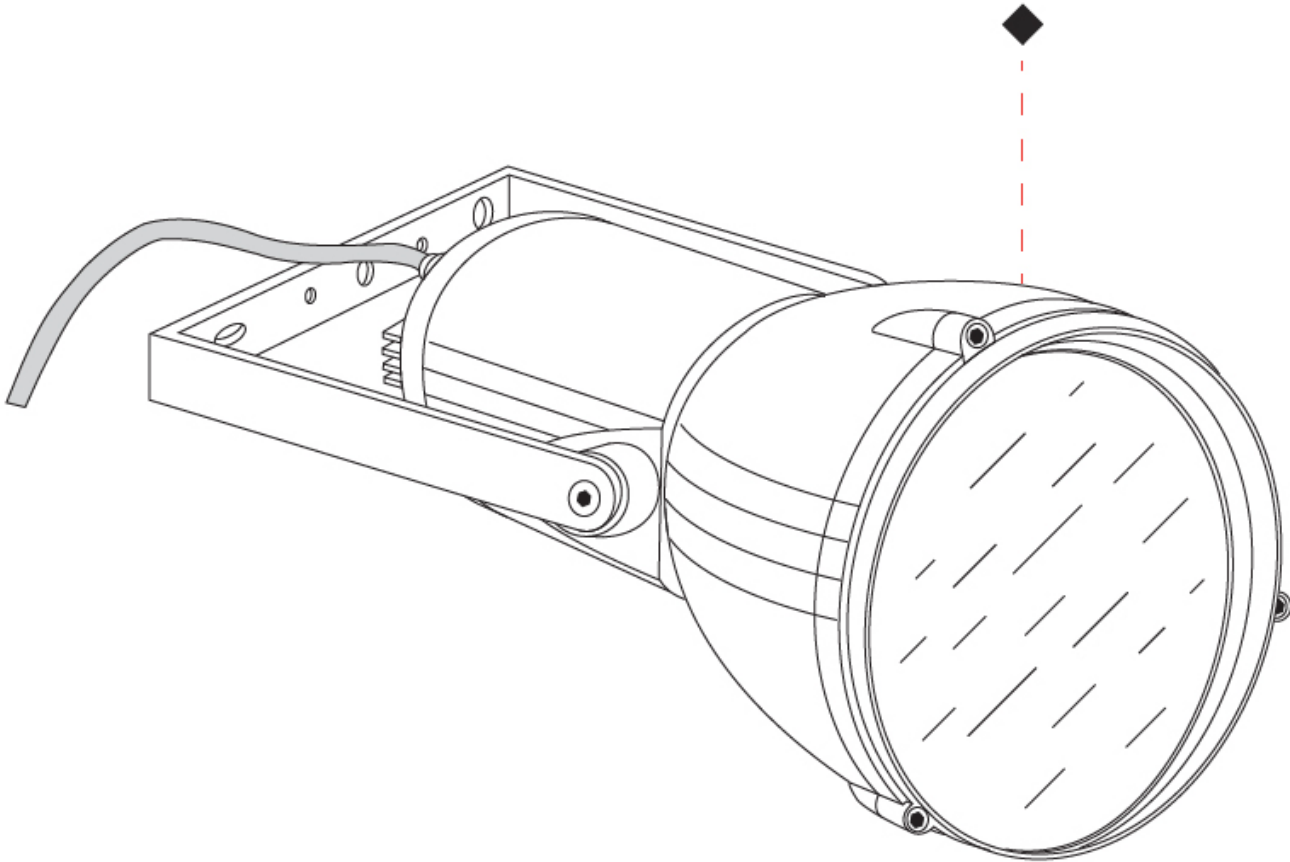

REEF SURFACE

E10F0033-

PROJECT	_____
TYPE	_____
SPECIFIER	_____
QUANTITY	_____
DATE	_____

E