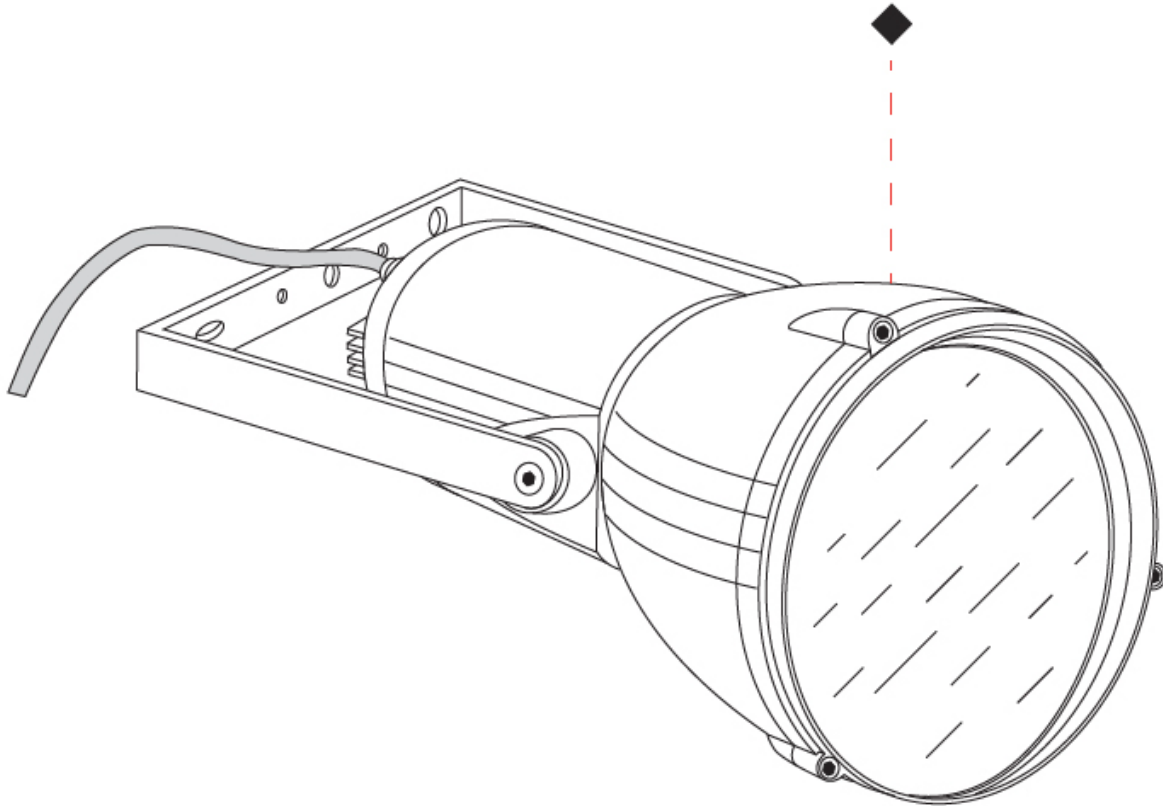

MINI REEF SURFACE

E10F0015-

PROJECT

TYPE

SPECIFIER

QUANTITY

DATE

E